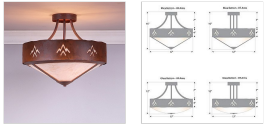

Ridgemont Semi-Flush Large Short - Shade Bottom - Deception Pass Semi-Flush Light Country Style

Product No.: A49102

Price: \$474.00

Bowl Bottom Material Choice:

Finish Choices:

DESCRIPTION

The Ridgemont Semi-Flush Large Short - Deception Pass is 17 inches in diameter, 13 to 15 inches tall and features our exclusive southwest art arranged around the circumference of a steel band. This rustic semi-flush fixture comes with a choice of bottom diffuser material: Almond Mica, Amber Mica or Ivory Paper. A matching ceiling canopy is also included. For an unique addition to your rustic ceiling light, order one of the decorative Bottom Kits: a three-tree, 3D Spruce Cone or a 3D Pine Cone, any which can be ordered in the same or different color as the fixture. This Southwest-inspired design is ideal for anyone wanting a small ceiling light to add rustic, southwestern character to the hallways, kitchens or bathroom of their log home, cabin or northwood lodge-themed room.

Pictured in Finish #02-Rust Patina with Ivory Barkpaper Shade.

Note: This fixture will accept a screw-in type LED bulb of equivalent wattage output.

SPECIFICATIONS

DIMENSIONS (in.)	15h x 17w
LAMPING	Takes 3 - Type B11 torpedo style) bulbs - 60W max. per bulb
WEIGHT (lbs.)	8
BACKPLATE SIZE (in.)	5 ROUND
UL LISTING	Damp+Dry Locations
ADD'L RATINGS	None
INSTALLATION INSTRUCTIONS	OPEN INSTALLATION INSTRUCTIONS