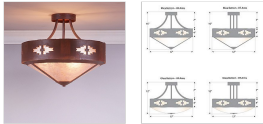

Ridgemont Semi-Flush Large Short - Shade Bottom - Pueblo Semi-Flush Light Country Style

Product No.: A49184

Price: \$510.00

Bowl Bottom Material Choice:

Finish Choices:

DESCRIPTION

The Ridgemont Semi-Flush Large Short - Pueblo is 17 inches in diameter, 13 to 15 inches tall and features our exclusive southwest pueblo art arranged around the circumference of a steel band. This rustic semi-flush fixture comes with a choice of bottom diffuser material: Almond Mica, Amber Mica or Ivory Paper. A matching ceiling canopy is also included. For an unique addition to your rustic ceiling light, order one of the decorative Bottom Kits: a three-tree, 3D Spruce Cone or a 3D Pine Cone, any which can be ordered in the same or different color as the fixture. This Southwest-inspired design is ideal for anyone wanting a small ceiling light to add rustic, southwestern character to the hallways, kitchens or bathroom of their log home, cabin or northwood lodge-themed room.

Pictured in Finish #02-Rust Patina with Almond Mica Shade.

Note: This fixture will accept a screw-in type LED bulb of equivalent wattage output.

SPECIFICATIONS

DIMENSIONS (in.)	15h x 17w
LAMPING	Takes 3 - Type B11 torpedo style) bulbs - 60W max. per bulb
WEIGHT (lbs.)	8
BACKPLATE SIZE (in.)	5 ROUND
UL LISTING	Damp+Dry Locations
ADD'L RATINGS	None
INSTALLATION INSTRUCTIONS	OPEN INSTALLATION INSTRUCTIONS