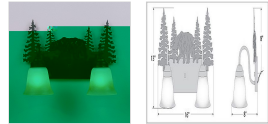

## Wasatch Double Bath Vanity Light - Bear Bath 2 Light Lake Cabin Style

**Product No.: H32226**

**Price: \$306.00**

**Glass Choices:**

**Finish Choices:**

### DESCRIPTION

Affordable and practical bathroom lights make the Wasatch Bathroom Vanity lights one of our best selling series. Offered with a choice of eight different styles and colors of glass globes, this fixture gives abundant light and rustic character to any bathroom. This item is the Wasatch Double - Bear and is Pictured in Finish #03 - Cedar Green trees and Rust Patina base.

Pictured in Finish #03-Cedar Green-Rust Patina base with Two-Toned Amber Cream Bell Glass.

Note: This fixture will accept a screw-in type LED bulb of equivalent wattage output.