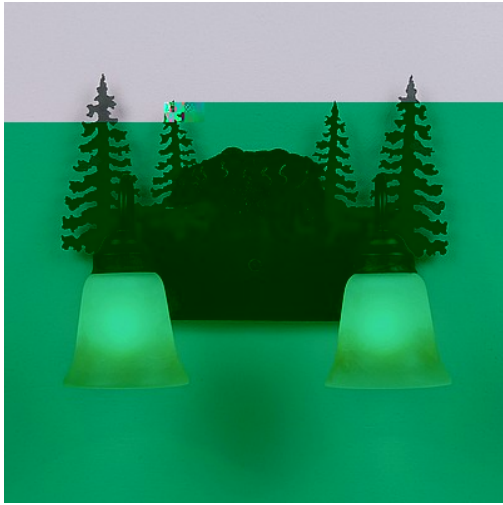

## Wasatch Double Bath Vanity Light - Bear Bath 2 Light Lake Cabin Style

**Product No.: H32226**

**Price: \$306.00**

**Glass Choices:**

**Finish Choices:**

### DESCRIPTION

Affordable and practical bathroom lights make the Wasatch Bathroom Vanity lights one of our best selling series. Offered with a choice of eight different styles and colors of glass globes, this fixture gives abundant light and rustic character to any bathroom. This item is the Wasatch Double - Bear and is Pictured in Finish #03 - Cedar Green trees and Rust Patina base.

Pictured in Finish #03-Cedar Green-Rust Patina base with Two-Toned Amber Cream Bell Glass.

Note: This fixture will accept a screw-in type LED bulb of equivalent wattage output.