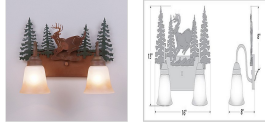

## Wasatch Double Bath Vanity Light - Mountain Deer Bath 2 Light Rustic Style

**Product No.: H32230**

**Price: \$290.00**

**Glass Choices:**

**Finish Choices:**

### DESCRIPTION

Affordable and practical bathroom lights make the Wasatch Bathroom Vanity lights one of our best selling series. Offered with a choice of eight different styles and colors of glass globes, this fixture gives abundant light and rustic character to any bathroom. This item is the Wasatch Double - Mtn Deer and is Pictured in Finish #03 - Cedar Green trees and Rust Patina base.

Pictured in Finish #03-Cedar Green-Rust Patina base with Two-Toned Amber Cream Bell Glass.

Note: This fixture will accept a screw-in type LED bulb of equivalent wattage output.