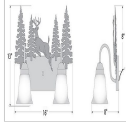

## Wasatch Double Bath Vanity Light - Valley Deer Bath 2 Light Mountain Cabin Style

**Product No.: H32221**

**Price: \$290.00**

**Glass Choices:**

**Finish Choices:**

### DESCRIPTION

Affordable and practical bathroom lights make the Wasatch Bathroom Vanity lights one of our best selling series. Offered with a choice of eight different styles and colors of glass globes, this fixture gives abundant light and rustic character to any bathroom. This item is the Wasatch Double - Valley Deer and is Pictured in Finish #03 - Cedar Green trees and Rust Patina base.

Pictured in Finish #03-Cedar Green-Rust Patina base with Two-Toned Amber Cream Bell Glass.

Note: This fixture will accept a screw-in type LED bulb of equivalent wattage output.

### SPECIFICATIONS

DIMENSIONS (in.)	13h x 16w x 8e x 8tm
LAMPING	Takes 2 - Type A19 (standard household style) bulbs - 100W max. per bulb
WEIGHT (lbs.)	8
BACKPLATE SIZE (in.)	5 x 13
UL LISTING	Damp+Dry Locations
ADD'L RATINGS	None
INSTALLATION INSTRUCTIONS	<a href="#">OPEN INSTALLATION INSTRUCTIONS</a>