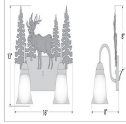

Wasatch Double Bath Vanity Light - Valley Elk Bath 2 Light River Cabin Style

Product No.: H32223

Price: \$290.00

Glass Choices:

Finish Choices:

DESCRIPTION

Affordable and practical bathroom lights make the Wasatch Bathroom Vanity lights one of our best selling series. Offered with a choice of eight different styles and colors of glass globes, this fixture gives abundant light and rustic character to any bathroom. This item is the Wasatch Double - Valley Elk and is Pictured in Finish #03 - Cedar Green trees and Rust Patina base.

Pictured in Finish #03-Cedar Green-Rust Patina base with Two-Toned Amber Egg Bell Glass.

Note: This fixture will accept a screw-in type LED bulb of equivalent wattage output.

SPECIFICATIONS

DIMENSIONS (in.)	13h x 16w x 8e x 8tm
LAMPING	Takes 2 - Type A19 (standard household style) bulbs - 100W max. per bulb
WEIGHT (lbs.)	8
BACKPLATE SIZE (in.)	5 x 13
UL LISTING	Damp+Dry Locations
ADD'L RATINGS	None
INSTALLATION INSTRUCTIONS	OPEN INSTALLATION INSTRUCTIONS