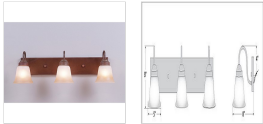

### Bath 3 Light Lake Cabin Style

**Product No.: H32301**

**Price: \$318.00**

**Glass Choices:**

**Finish Choices:**

### DESCRIPTION

Affordable and practical bathroom lights make the Wasatch Bathroom Vanity lights one of our best selling series. Offered with a choice of eight different styles and colors of glass globes, this fixture gives abundant light and rustic character to any bathroom. This item is the Wasatch Triple - Rustic Plain and is Pictured in Finish #02 - Rust Patina with Opal White glass.

Pictured in Finish #02-Rust Patina with Two-Toned Amber Cream Bell Glass.

Note: This fixture will accept a screw-in type LED bulb of equivalent wattage output.