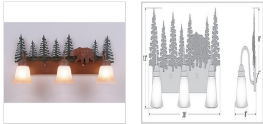

Wasatch Triple Bath Vanity Light - Bear Bath 3 Light Farmhouse Style

Product No.: H32326

Price: \$364.00

Glass Choices:

DESCRIPTION

Affordable and practical bathroom lights make the Wasatch Bathroom Vanity lights one of our best selling series. Offered with a choice of eight different styles and colors of glass globes, this fixture gives abundant light and rustic character to any bathroom. This item is the Wasatch Triple - Bear and is Pictured in Finish #03 - Cedar Green trees and Rust Patina base.

Pictured in Finish #03-Cedar Green-Rust Patina base with Two-Toned Amber Cream Bell Glass.

Note: This fixture will accept a screw-in type LED bulb of equivalent wattage output.

SPECIFICATIONS

DIMENSIONS (in.)	13h x 26w x 8e x 8tm
LAMPING	Takes 3 - Type A19 (standard household style) bulbs - 100W max. per bulb
WEIGHT (lbs.)	12
BACKPLATE SIZE (in.)	5 x 23
UL LISTING	Damp+Dry Locations
ADD'L RATINGS	None