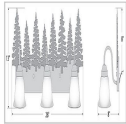

## Wasatch Triple Bath Vanity Light - Cedar Tree Bath 3 Light River Cabin Style

**Product No.: H32343**

**Price: \$364.00**

**Glass Choices:**

**Finish Choices:**

### DESCRIPTION

Affordable and practical bathroom lights make the Wasatch Bathroom Vanity lights one of our best selling series. Offered with a choice of eight different styles and colors of glass globes, this fixture gives abundant light and rustic character to any bathroom. This item is the Wasatch Triple - Cedar and is Pictured in Finish #03 - Cedar Green trees and Rust Patina base.

Pictured in Finish #03-Cedar Green-Rust Patina base with Two-Toned Amber Cream Bell Glass.

Note: This fixture will accept a screw-in type LED bulb of equivalent wattage output.

### SPECIFICATIONS

DIMENSIONS (in.)	13h x 26w x 8e x 8tm
LAMPING	Takes 3 - Type A19 (standard household style) bulbs - 100W max. per bulb
WEIGHT (lbs.)	12
BACKPLATE SIZE (in.)	5 x 23
UL LISTING	Damp+Dry Locations
ADD'L RATINGS	None