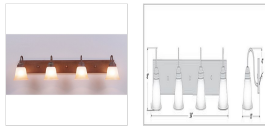

DESCRIPTION

Affordable and practical bathroom lights make the Wasatch Bathroom Vanity lights one of our best selling series. Offered with a choice of eight different styles and colors of glass globes, this fixture gives abundant light and rustic character to any bathroom. This item is the Wasatch Single - Rustic Plain and is Pictured in Finish #02 - Rust Patina with Opal White glass.

Pictured in Finish #27-Rustic Brown with Two-Toned Amber Cream Bell Glass.

Note: This fixture will accept a screw-in type LED bulb of equivalent wattage output.

SPECIFICATIONS

DIMENSIONS (in.)	8h x 35w x 8e x 4tm
LAMPING	Takes 4 - Type A19 (standard household style) bulbs - 100W max. per bulb
WEIGHT (lbs.)	16
BACKPLATE SIZE (in.)	5 x 33
UL LISTING	Damp+Dry Locations
ADD'L RATINGS	None

INSTALLATION INSTRUCTIONS [OPEN INSTALLATION INSTRUCTIONS](#)

[Click for More information on these terms.](#)