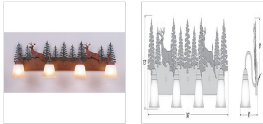

Wasatch Quad Bath Vanity Light - Valley Deer Bath 4 Light Cabin Style

Product No.: H32421

Price: \$410.00

Glass Choices:

Finish Choices:

DESCRIPTION

Affordable and practical bathroom lights make the Wasatch Bathroom Vanity lights one of our best selling series. Offered with a choice of eight different styles and colors of glass globes, this fixture gives abundant light and rustic character to any bathroom. This item is the Wasatch Quad - Valley Deer and is Pictured in Finish #03 - Cedar Green trees and Rust Patina base.

Pictured in Finish #03-Cedar Green-Rust Patina base with Two-Toned Amber Cream Bell Glass.

Note: This fixture will accept a screw-in type LED bulb of equivalent wattage output.

SPECIFICATIONS

DIMENSIONS (in.)	13h x 36w x 8e x 8tm
LAMPING	Takes 4 - Type A19 (standard household style) bulbs - 100W max. per bulb
WEIGHT (lbs.)	16
BACKPLATE SIZE (in.)	5 x 33
UL LISTING	Damp+Dry Locations
ADD'L RATINGS	None
INSTALLATION INSTRUCTIONS	OPEN INSTALLATION INSTRUCTIONS