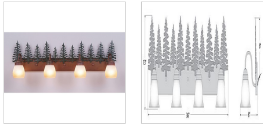

## Wasatch Quad Bath Vanity Light - Cedar Tree Bath 4 Light Country Style

**Product No.: H32443**

**Price: \$434.00**

**Glass Choices:**

**Finish Choices:**

### DESCRIPTION

Affordable and practical bathroom lights make the Wasatch Bathroom Vanity lights one of our best selling series. Offered with a choice of eight different styles and colors of glass globes, this fixture gives abundant light and rustic character to any bathroom. This item is the Wasatch Quad - Cedar and is Pictured in Finish #03 - Cedar Green trees and Rust Patina base.

Pictured in Finish #03-Cedar Green-Rust Patina base with Two-Toned Amber Egg Bell Glass.

Note: This fixture will accept a screw-in type LED bulb of equivalent wattage output.