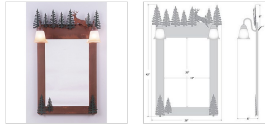

Wasatch Mirror Frame with Lights - Valley Deer Vanity Mirror River Cabin Style

Product No.: H32521

Price: \$522.00

Glass Choices:

Finish Choices:

DESCRIPTION

The Wasatch Mirror Frame with Lights - Valley Deer features a deer with cedar trees. Here we have taken our popular Wasatch Bath light and added a mirror frame for use in the bathroom or entry-way. Offered with a choice of four different styles and colors of glass globes, this fixture gives abundant light and rustic character to any bathroom.

Please note- This item does not include the 20 x 28 inch mirror glass which you will need to purchase from a local hardware store or glass supplier. Glass mounting hardware is included. Some minor assembly required. Hardwire is standard.

Pictured in Finish #03-Cedar Green-Rust Patina base with Two-Toned Amber Cream Bell Glass.

Note: This fixture will accept a screw-in type LED bulb of equivalent wattage output.

SPECIFICATIONS

DIMENSIONS (in.)	42h x 26w x 8e x 9tm
LAMPING	Takes 2 - Type A19 (standard household style) bulbs - 100W max. per bulb
WEIGHT (lbs.)	20
BACKPLATE SIZE (in.)	23 x 34
UL LISTING	Damp+Dry Locations
ADD'L RATINGS	None
INSTALLATION INSTRUCTIONS	OPEN INSTALLATION INSTRUCTIONS