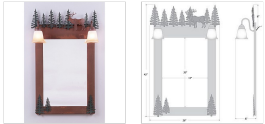

Wasatch Mirror Frame with Lights - Valley Elk Vanity Mirror Lodge Style

Product No.: H32523

Price: \$522.00

Glass Choices:

Finish Choices:

DESCRIPTION

The Wasatch Mirror Frame with Lights - Valley Elk features an elk with cedar trees. Here we have taken our popular Wasatch Bath light and added a mirror frame for use in the bathroom or entry-way. Offered with a choice of four different styles and colors of glass globes, this fixture gives abundant light and rustic character to any bathroom. Please note- Fixture does not include the 20 x 28 inch mirror glass which you will need to purchase from a local hardware store or glass supplier. We do include the mounting hardware. Some minor assembly required. Some minor assembly required.

Pictured in Finish #03-Cedar Green-Rust Patina base with Two-Toned Amber Cream Bell Glass.

Note: This fixture will accept a screw-in type LED bulb of equivalent wattage output.

SPECIFICATIONS

DIMENSIONS (in.)	42h x 26w x 8e x 9tm
LAMPING	Takes 2 - Type A19 (standard household style) bulbs - 100W max. per bulb
WEIGHT (lbs.)	20
BACKPLATE SIZE (in.)	23 x 34
UL LISTING	Damp+Dry Locations
ADD'L RATINGS	None
INSTALLATION INSTRUCTIONS	OPEN INSTALLATION INSTRUCTIONS