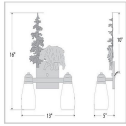

Parkshire Double Bath Vanity Light - Bear Bath 2 Light Mountain Cabin Style

Product No.: H37226

Price: \$392.00

Glass Choices:

Finish Choices:

DESCRIPTION

The Parkshire Double Bath Light - Bear is a two-light vanity fixture which features three-dimensional metal art images of both a bear and a cedar tree. There are seven different glass globes that fit this bath vanity, so you can pick a style that suits your decorating needs. This light will provide abundant light to any bathroom, whether in a log cabin, or in a traditional home where a eye-catching decor style is desired. Hardwire is standard.

Pictured in Finish #03-Cedar Green-Rust Patina base with Two-Toned Amber Cream Bell Glass.

Note: This fixture will accept a screw-in type LED bulb of equivalent wattage output.

SPECIFICATIONS

DIMENSIONS (in.)	16h x 13w x 5e x 10tm
LAMPING	Takes 2 - Type A19 (standard household style) bulbs - 100W max. per bulb
WEIGHT (lbs.)	7
BACKPLATE SIZE (in.)	5 x 6
UL LISTING	Damp+Dry Locations
ADD'L RATINGS	None
INSTALLATION INSTRUCTIONS	OPEN INSTALLATION INSTRUCTIONS