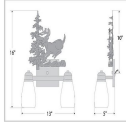

Parkshire Double Bath Vanity Light - Mountain Deer Bath 2 Light River Cabin Style

Product No.: H37230

Price: \$372.00

Glass Choices:

Finish Choices:

DESCRIPTION

The Parkshire Double Bath Light - Mtn Deer is a two-light vanity fixture which features three-dimensional metal art images of both a mtn deer and a cedar tree. There are seven different glass globes that fit this bath vanity, so you can pick a style that suits your decorating needs. This light will provide abundant light to any bathroom, whether in a log cabin, or in a traditional home where a eye-catching decor style is desired. Hardwire is standard.

Pictured in Finish #03-Cedar Green-Rust Patina base with Two-Toned Amber Cream Bell Glass.

Note: This fixture will accept a screw-in type LED bulb of equivalent wattage output.

SPECIFICATIONS

DIMENSIONS (in.)	16h x 13w x 5e x 10tm
LAMPING	Takes 2 - Type A19 (standard household style) bulbs - 100W max. per bulb
WEIGHT (lbs.)	7
BACKPLATE SIZE (in.)	5 x 6
UL LISTING	Damp+Dry Locations
ADD'L RATINGS	None
INSTALLATION INSTRUCTIONS	OPEN INSTALLATION INSTRUCTIONS