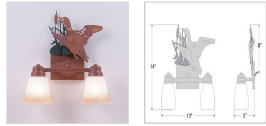

Parkshire Double Bath Vanity Light - Loon Bath 2 Light Cabin Style

Product No.: H37264

Price: \$364.00

Glass Choices:

Finish Choices:

DESCRIPTION

The Parkshire Double Bath Light - Loon is a two-light vanity fixture which features three-dimensional metal art images of both a loon and cattails. There are seven different glass globes that fit this bath vanity, so you can pick a style that suits your decorating needs. This light will provide abundant light to any bathroom, whether in a log cabin, or in a traditional home where a eye-catching decor style is desired. Hardwire is standard.

Pictured in Finish #03-Cedar Green-Rust Patina base with Two-Toned Amber Cream Bell Glass.

Note: This fixture will accept a screw-in type LED bulb of equivalent wattage output.

SPECIFICATIONS

DIMENSIONS (in.)	14h x 13w x 5e x 8tm
LAMPING	Takes 2 - Type A19 (standard household style) bulbs - 100W max. per bulb
WEIGHT (lbs.)	7
BACKPLATE SIZE (in.)	5 x 6
UL LISTING	Damp+Dry Locations
ADD'L RATINGS	None