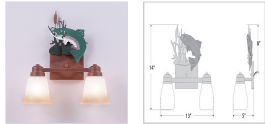

Parkshire Double Bath Vanity Light - Trout

Bath 2 Light Mountain Cabin Style

Product No.: H37281

Price: \$372.00

Glass Choices:

Finish Choices:

DESCRIPTION

The Parkshire Double Bath Light - Trout is a two-light vanity fixture which features three-dimensional metal art images of both a trout and cattails. There are seven different glass globes that fit this bath vanity, so you can pick a style that suits your decorating needs. This light will provide abundant light to any bathroom, whether in a log cabin, or in a traditional home where a eye-catching decor style is desired. Hardwire is standard.

Pictured in Finish #05-Fish Stain-Rust Patina base with Two-Toned Amber Cream Bell Glass.

Note: This fixture will accept a screw-in type LED bulb of equivalent wattage output.

SPECIFICATIONS

DIMENSIONS (in.)	14h x 13w x 5e x 8tm
LAMPING	Takes 2 - Type A19 (standard household style) bulbs - 100W max. per bulb
WEIGHT (lbs.)	7
BACKPLATE SIZE (in.)	5 x 6
UL LISTING	Damp+Dry Locations
ADD'L RATINGS	None
INSTALLATION INSTRUCTIONS	OPEN INSTALLATION INSTRUCTIONS