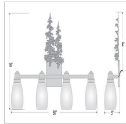

Parkshire Quad Bath Vanity Light - Hemlock

Bath 4 Light Country Style

Product No.: H37450

Price: \$518.00

Glass Choices:

Finish Choices:

DESCRIPTION

The Parkshire Quad Bath Light - Cedar Tree is a four-light vanity fixture which feature a three-dimensional image of a 3D cedar tree. There are seven different glass globes that fit this bath vanity, so you can pick a style that suits your decorating needs. This light will provide abundant light to any bathroom, whether in a log cabin, or in a traditional home where a eye-catching decor style is desired. Hardwire is standard.

Pictured in Finish #03-Cedar Green-Rust Patina base with Marbled Amber Swirl Bell Glass.

Note: This fixture will accept a screw-in type LED bulb of equivalent wattage output.

SPECIFICATIONS

DIMENSIONS (in.)	16h x 30w x 5e x 10tm
LAMPING	Takes 4 - Type A19 (standard household style) bulbs - 100W max. per bulb
WEIGHT (lbs.)	17
BACKPLATE SIZE (in.)	5 x 6
UL LISTING	Damp+Dry Locations
ADD'L RATINGS	None
INSTALLATION INSTRUCTIONS	OPEN INSTALLATION INSTRUCTIONS