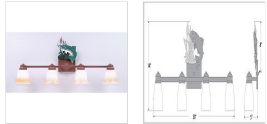

## DESCRIPTION

The Parkshire Quad Bath Light - Trout is a four-light vanity fixture which features three-dimensional metal art images of both a trout and cattails. There are seven different glass globes that fit this bath vanity, so you can pick a style that suits your decorating needs. This light will provide abundant light to any bathroom, whether in a log cabin, or in a traditional home where a eye-catching decor style is desired. Hardwire is standard.

Pictured in Finish #05-Fish Stain-Rust Patina base with Two-Toned Amber Cream Bell Glass.

Note: This fixture will accept a screw-in type LED bulb of equivalent wattage output.