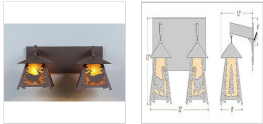

Smoky Mountain Double Bath Vanity Light - Mountain Deer Bath 2 Light Lodge Style

Product No.: M35230

Price: \$488.00

Shade Choices:

Finish Choices:

DESCRIPTION

The Smoky Mtn. Double Bath Vanity Light - Mtn Deer features two Smoky Mtn small lanterns hanging at a slight upward angle from two steel arms. The front panels feature two Deer images facing each other, and a single spruce tree on the side of each lantern. The lanterns also come with a diffuser material choice between Almond or Amber mica. The fixture attaches to the wall with a separate 4-inch tall fireplate, which allows for either a direct placement over a junction box, or 8 inches to the left or right of center. This bathroom light is ideal for bringing a rustic character to any log home, cabin or northwood lodge-themed room. Hardwire is standard.

Pictured in Finish #27-Rustic Brown with Amber Mica Shade.

Note: This fixture will accept a screw-in type LED bulb of equivalent wattage output.

SPECIFICATIONS

DIMENSIONS (in.)	12h x 22w x 12e x 4tm
LAMPING	Takes 2 - Type A21 (standard household style) bulbs - 150W max. per bulb
WEIGHT (lbs.)	8
BACKPLATE SIZE (in.)	5 x 18
UL LISTING	Damp+Dry Locations
ADD'L RATINGS	None
INSTALLATION INSTRUCTIONS	OPEN INSTALLATION INSTRUCTIONS