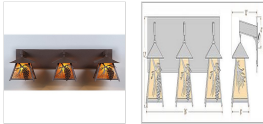

### Bath 3 Light Ski Cabin Style

**Product No.: M35340**

**Price: \$592.00**

**Shade Choices:**

**Finish Choices:**

### DESCRIPTION

The Smoky Mtn Triple Bath Vanity Light - 3D Spruce Cone features three Smoky Mtn small lanterns hanging at a slight upward angle from three steel arms. Our exclusive Spruce Cone image is featured on the front panels, with spruce needle images on the sides of each lantern. The lanterns also come with a diffuser material choice between Almond or Amber mica. The fixture attaches to the wall with a separate 4-inch tall fireplate, which allows for either a direct placement over a junction box, or 8 inches to the left or right of center. This bathroom light is ideal for bringing a rustic character to any log home, cabin or northwood lodge-themed room. Hardwire is standard.