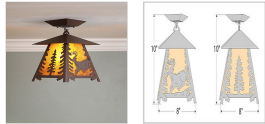

Smoky Mountain Close-to-Ceiling Small - Mountain Deer Ceiling Light Mountain Cabin Style

Product No.: M47530

Price: \$322.00

Shade Choices:

Finish Choices:

DESCRIPTION

The Smoky Mtn Ceiling Light Small - Mtn Deer features a deer image on the two front panels, along with a single sprucetree on the side panels. The lantern also comes with a diffuser material choice between Almond or Amber mica. This fixture attaches to the ceiling with a square ceiling canopy, and is suitable for interior and damp locations only. This light will bring rustic lighting to any log home, cabin or northwood lodge-themed room.

Pictured in Finish #27-Rustic Brown with Amber Mica Shade.

Note: This fixture will accept a screw-in type LED bulb of equivalent wattage output.

SPECIFICATIONS

DIMENSIONS (in.)	10h x 8w
LAMPING	Takes 1 - Type A21 (standard household style) bulb - 150W max.
WEIGHT (lbs.)	6
BACKPLATE SIZE (in.)	5 SQUARE
UL LISTING	Damp+Dry Locations
ADD'L RATINGS	None
INSTALLATION INSTRUCTIONS	OPEN INSTALLATION INSTRUCTION