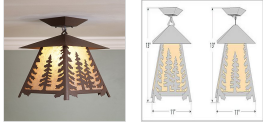

## Smoky Mountain Close-to-Ceiling Large - Spruce Tree Ceiling Light Ski Cabin Style

**Product No.: M47614**

**Price: \$380.00**

**Shade Choices:**

**Finish Choices:**

### DESCRIPTION

The Smoky Mtn Ceiling Light Large - Spruce features a single spruce image on each side panel, with a double spruce tree image on the front panels. The lantern also comes with a diffuser material choice between Almond or Amber mica. This fixture attaches to the ceiling with a square ceiling canopy, and is suitable for interior and damp locations only. This light will bring rustic lighting to any log home, cabin or northwood lodge-themed room.

Pictured in Finish #27-Rustic Brown with Almond Mica Shade.

Note: This fixture will accept a screw-in type LED bulb of equivalent wattage output.