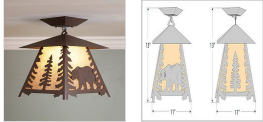

Smoky Mountain Close-to-Ceiling Large - Mountain Bear Ceiling Light Lake Cabin Style

Product No.: M47625

Price: \$380.00

Shade Choices:

Finish Choices:

DESCRIPTION

The Smoky Mtn Ceiling Light Large - Bear features a bear image on the two front panels, along with a single spruce tree on the side panels. The lantern also comes with a diffuser material choice between Almond or Amber mica. This fixture attaches to the ceiling with a square ceiling canopy, and is suitable for interior and damp locations only. This light will bring rustic lighting to any log home, cabin or northwood lodge-themed room.

Pictured in Finish #27-Rustic Brown with Almond Mica Shade.

Note: This fixture will accept a screw-in type LED bulb of equivalent wattage output.

SPECIFICATIONS

DIMENSIONS (in.)	13h x 11w
LAMPING	Takes 1 - Type A21 (standard household style) bulb - 150W max.
WEIGHT (lbs.)	9
BACKPLATE SIZE (in.)	5 SQUARE
UL LISTING	Damp+Dry Locations
ADD'L RATINGS	None
INSTALLATION INSTRUCTIONS	OPEN INSTALLATION INSTRUCTION