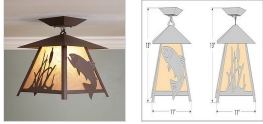

## Smoky Mountain Close-to-Ceiling Large - Trout Ceiling Light Lodge Style

**Product No.: M47681**

**Price: \$360.00**

**Shade Choices:**

**Finish Choices:**

### DESCRIPTION

The Smoky Mtn Ceiling Light Large - Trout features a trout image on the two front panels, along with cattail images on the side panels. The lantern also comes with a diffuser material choice between Almond or Amber mica. This fixture attaches to the ceiling with a square ceiling canopy, and is suitable for interior and damp locations only. This light will bring rustic lighting to any log home, cabin or northwood lodge-themed room.

Pictured in Finish #27-Rustic Brown with Almond Mica Shade.

Note: This fixture will accept a screw-in type LED bulb of equivalent wattage output.