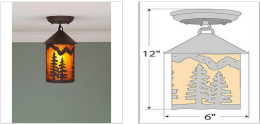

Cascade Close-to-Ceiling Small - Spruce Tree Ceiling Light Country Style

Product No.: M48414

Price: \$298.00

Shade Choices:

Finish Choices:

DESCRIPTION

The Cascade Close-to-Ceiling Light Small - Spruce Tree features a 4 inch round cylinder with a cone top and a shade diffuser choice of color between Almond or Amber mica. It has a twin spruce metal art image on the front and back and spruce trees on either side of the cylinder. Attaches to ceiling with a round ceiling canopy. Suitable for interior and damp locations only. This light is ideal for bringing rustic lighting to any log home, cabin or northwood lodge-themed room.

Pictured in Finish #27-Rustic Brown with Amber Mica Shade.

Note: This fixture will accept a screw-in type LED bulb of equivalent wattage output.

SPECIFICATIONS

| | |
|---------------------------|--|
| DIMENSIONS (in.) | 12h x 6w |
| LAMPING | Takes 1 - Type A19 (standard household style) bulb - 100W max. |
| WEIGHT (lbs.) | 4 |
| BACKPLATE SIZE (in.) | 5 ROUND |
| UL LISTING | Damp+Dry Locations |
| ADD'L RATINGS | None |
| INSTALLATION INSTRUCTIONS | OPEN INSTALLATION INSTRUCTION |