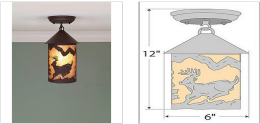

## Cascade Close-to-Ceiling Small - Mountain Deer Ceiling Light River Cabin Style

**Product No.: M48430**

**Price: \$282.00**

**Shade Choices:**

**Finish Choices:**

### DESCRIPTION

The Cascade Close-to-Ceiling Light Small - Mtn Deer features a 4 inch round cylinder with a cone top and a shade diffuser choice of color between Almond or Amber mica. It has a deer metal art image on the front and back and spruce trees on either side of the cylinder. Attaches to ceiling with a round ceiling canopy. Suitable for interior and damp locations only. This rustic ceiling light is ideal for bringing rustic lighting to any log home, cabin or northwood lodge-themed room.

Pictured in Finish #27-Rustic Brown with Almond Mica Shade.

Note: This fixture will accept a screw-in type LED bulb of equivalent wattage output.