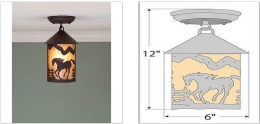

Cascade Close-to-Ceiling Small - Mountain Horse Ceiling Light Western Style

Product No.: M48435

Price: \$298.00

Shade Choices:

Finish Choices:

DESCRIPTION

The Cascade Close-to-Ceiling Light Small - Mtn Horse features a 4 inch round cylinder with a cone top and a shade diffuser choice of color between Almond or Amber mica. It has a horse and fence metal art image on the front and back and spruce trees on either side of the cylinder. Attaches to ceiling with a round ceiling canopy. Suitable for interior and damp locations only. This rustic ceiling light is ideal for bringing rustic western lighting to any log home, cabin or northwood lodge-themed room.

Pictured in Finish #27-Rustic Brown with Almond Mica Shade.

Note: This fixture will accept a screw-in type LED bulb of equivalent wattage output.

SPECIFICATIONS

DIMENSIONS (in.)	12h x 6w
LAMPING	Takes 1 - Type A19 (standard household style) bulb - 100W max.
WEIGHT (lbs.)	4
BACKPLATE SIZE (in.)	5 ROUND
UL LISTING	Damp+Dry Locations
ADD'L RATINGS	None
INSTALLATION INSTRUCTIONS	OPEN INSTALLATION INSTRUCTION