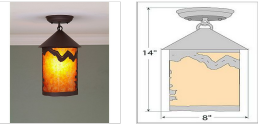

Cascade Close-to-Ceiling Medium - Rustic Plain Ceiling Light Log Cabin Style

Product No.: M48501

Price: \$340.00

Shade Choices:

Finish Choices:

DESCRIPTION

The Cascade Close-to-Ceiling Light Medium - Rustic Plain features a 6 inch round cylinder with a cone top and shade diffuser choice of color between Almond or Amber mica. It has mountains on the front and back and spruce trees on either side of the cylinder. Attaches to ceiling with a round ceiling canopy. Suitable for interior and damp locations only. This light is ideal for bringing rustic lighting to any log home, cabin or northwood lodge-themed room.

Pictured in Finish #27-Rustic Brown with Amber Mica Shade.

Note: This fixture will accept a screw-in type LED bulb of equivalent wattage output.

SPECIFICATIONS

DIMENSIONS (in.)	14h x 8w
LAMPING	Takes 1 - Type A21 (standard household style) bulb - 150W max.
WEIGHT (lbs.)	8
BACKPLATE SIZE (in.)	5 ROUND
UL LISTING	Damp+Dry Locations
ADD'L RATINGS	None
INSTALLATION INSTRUCTIONS	OPEN INSTALLATION INSTRUCTION