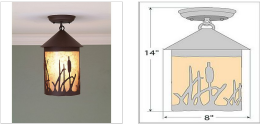

## Cascade Close-to-Ceiling Medium - Cattails Ceiling Light Ski Cabin Style

**Product No.: M48565**

**Price: \$316.00**

**Shade Choices:**

**Finish Choices:**

### DESCRIPTION

The Cascade Close-to-Ceiling Light Medium - Cattails features a 6 inch round cylinder with a cone top and a shade diffuser choice of color between Almond or Amber mica. It has cattails metal art on the front and back and solid bands on either side of the cylinder. Attaches to ceiling with a round ceiling canopy. Suitable for interior and damp locations only. This rustic ceiling light is ideal for bringing rustic lighting to any log home, cabin or northwood lodge-themed room.

Pictured in Finish #27-Rustic Brown with Almond Mica Shade.

Note: This fixture will accept a screw-in type LED bulb of equivalent wattage output.