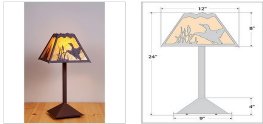

## Rocky Mountain Desk Lamp - Loon Table Lamp Lodge Style

**Product No.: M62464**

**Price: \$400.00**

**Shade Choices:**

**Finish Choices:**

### DESCRIPTION

The Rocky Mtn Desk Lamp - Loon features a 12in. wide by 8in. tall lampshade frame with our exclusive loon artwork on the front two panels, and cattails on the sides. The lamp is made of heavy gauge steel, and has a diffuser choice between Almond or Amber mica. The light features a simple stand with a square base, four molded vinyl feet on the bottom to protect the table surface, and a three-way switch built into the socket. This desk lamp will bring rustic, decorative lighting to any log home, cabin or northwood lodge-themed room.

Pictured in Finish #27-Rustic Brown with Amber Mica Shade.

Note: This fixture will accept a screw-in type LED bulb of equivalent wattage output.