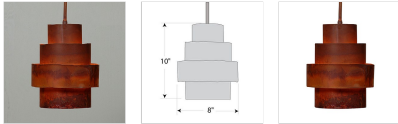

## Ridgemont Pendant - Rustic Plain Pendant Light Farmhouse Style

**Product No.: A23901**

**Price: \$304.00**

### Finish Choices:

### DESCRIPTION

The Northridge Pendant is a hanging light that features steel bands with a 4 inch glass shade under the bands. This is the Rustic Plain version, which is ideal for anyone looking for a small hanging light to add rustic character to their log home, cabin or northwoods lodge-themed room. All pendants include a matching ceiling canopy that can be mounted on either a flat or vaulted ceiling. Choice of three ways to hang our pendants: 14 ft black cord (BC), 15 inch - 30in adjustable stem (ST) or 3 ft chain (CH). Black cord or chain hung versions are suitable for interior and damp locations; adjustable stem hung version are suitable for wet locations. Hanging choice must be specified at time order choice.

Pictured in Finish #02-Rust Patina with Adjustable Stem.

Note: This fixture will accept a screw-in type LED bulb of equivalent wattage output.