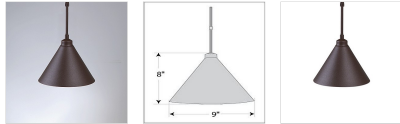

Canyon Pendant Small - Rustic Plain Pendant Light Ski Cabin Style

Product No.: A24101

Price: \$224.00

Finish Choices:

Pendant Hanging Choices:

DESCRIPTION

The Canyon Pendant Small - Rustic Plain features a spun steel cone with no cutouts. This light is ideal for anyone looking for a small hanging light to add rustic character to their log home, cabin or northwoods lodge-themed room. All pendants include a matching ceiling canopy that can be mounted on either a flat or vaulted ceiling. Choice of three ways to hang our pendants: 14 ft black cord (BC), 15 inch - 30in adjustable stem (ST) or 3 ft chain (CH). Black cord or chain hung versions are suitable for interior and damp locations; adjustable stem hung version are suitable for wet locations. Note: Only the Powder Coated Finishes are suitable for wet locations. Hanging choice must be specified at time order.

Pictured in Finish #27-Rustic Brown with Adjustable Stem.

Note: This fixture will accept a screw-in type LED bulb of equivalent wattage output.

SPECIFICATIONS

DIMENSIONS (in.)	8h x 9w
LAMPING	Takes 1 - Type A19 (standard household style) bulb - 60W max. per bulb
WEIGHT (lbs.)	4
BACKPLATE SIZE (in.)	5 ROUND
UL LISTING	Damp+Dry Locations
ADD'L RATINGS	None
INSTALLATION INSTRUCTIONS	OPEN INSTALLATION INSTRUCTIONS