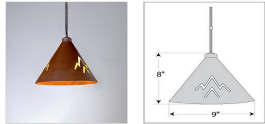

### DESCRIPTION

The Canyon Pendant Small - Deception Pass features a heavy gauge spun steel cone with three, hand-cut mountain patterns on the sides. This Southwest-inspired light is ideal for anyone looking for a smaller hanging light to add rustic character to their log home, cabin or northwood lodge-themed room. All pendants include a matching ceiling canopy that can be mounted on either a flat or vaulted ceiling. Choice of three ways to hang our pendants: 14 ft black cord (BC), 15 inch - 30in adjustable stem (ST) or 3 ft chain (CH). Black cord or chain hung versions are suitable for interior and damp locations; adjustable stem hung version are suitable for wet locations. Note: Only the Powder Coated Finishes are suitable for wet locations. Hanging choice must be specified at time order.