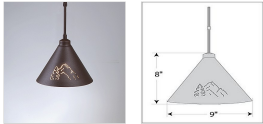

Canyon Pendant Small - Mountain-Pine Tree Cutouts

Pendant Light Rustic Style

Product No.: A24145

Price: \$258.00

Finish Choices:

Pendant Hanging Choices:

DESCRIPTION

The Canyon Pendant Small - Mtn/Pine fixture features three hand-cut mountain/spruce tree around the outside of a spun steel cone. This light is ideal for anyone looking for a small hanging light to add rustic character to their log home, cabin or northwoods lodge-themed room. All pendants include a matching ceiling canopy that can be mounted on either a flat or vaulted ceiling. Choice of three ways to hang our pendants: 14 ft black cord (BC), 15 inch - 30in adjustable stem (ST) or 3 ft chain (CH). Black cord or chain hung versions are suitable for interior and damp locations; adjustable stem hung version are suitable for wet locations. Note: Only the Powder Coated Finishes are suitable for wet locations. Hanging choice must be specified at time order.

Pictured in Finish #27-Rustic Brown with Adjustable Stem.

Note: This fixture will accept a screw-in type LED bulb of equivalent wattage output.

SPECIFICATIONS

DIMENSIONS (in.)	8h x 9w
LAMPING	Takes 1 - Type A19 (standard household style) bulb - 60W max. per bulb
WEIGHT (lbs.)	4
BACKPLATE SIZE (in.)	5 ROUND
UL LISTING	Damp+Dry Locations
ADD'L RATINGS	None
INSTALLATION INSTRUCTIONS	OPEN INSTALLATION INSTRUCTIONS