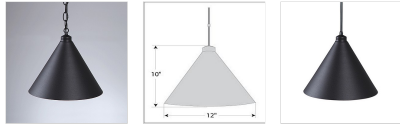

## Canyon Pendant Medium - Rustic Plain

### Pendant Light Farmhouse Style

**Product No.: A24201**

**Price: \$252.00**

**Finish Choices:**

**Pendant Hanging Choices:**

### DESCRIPTION

The Canyon Pendant Medium - Rustic Plain features a spun steel cone with no cutouts. This light is ideal for anyone looking for a small hanging light to add rustic character to their log home, cabin or northwoods lodge-themed room. All pendants include a matching ceiling canopy that can be mounted on either a flat or vaulted ceiling. Choice of three ways to hang our pendants: 14 ft black cord (BC), 15 inch - 30in adjustable stem (ST) or 3 ft chain (CH). Black cord or chain hung versions are suitable for interior and damp locations; adjustable stem hung version are suitable for wet locations. Note: Only the Powder Coated Finishes are suitable for wet locations. Hanging choice must be specified at time order.

Pictured in Finish #97-Black Iron with Chain.

Note: This fixture will accept a screw-in type LED bulb of equivalent wattage output.