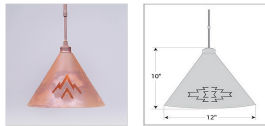

Canyon Pendant Medium - Deception Pass Pendant Light Cabin Style

Product No.: A24202

Price: \$274.00

Finish Choices:

Pendant Hanging Choices:

DESCRIPTION

The Canyon Pendant Medium - Deception Pass features a heavy gauge spun steel cone with three, hand-cut mountain patterns on the sides. This Southwest-inspired light is ideal for anyone looking for a smaller hanging light to add rustic character to their log home, cabin or northwood lodge-themed room. All pendants include a matching ceiling canopy that can be mounted on either a flat or vaulted ceiling. Choice of three ways to hang our pendants: 14 ft black cord (BC), 15 inch - 30in adjustable stem (ST) or 3 ft chain (CH). Black cord or chain hung versions are suitable for interior and damp locations; adjustable stem hung version are suitable for wet locations. Note: Only the Powder Coated Finishes are suitable for wet locations. Hanging choice must be specified at time order.

Pictured in Finish #02-Rust Patina with Adjustable Stem.

Note: This fixture will accept a screw-in type LED bulb of equivalent wattage output.

SPECIFICATIONS

DIMENSIONS (in.)	10h x 12w
LAMPING	Takes 1 - Type A19 (standard household style) bulb - 100W max. per bulb
WEIGHT (lbs.)	5
BACKPLATE SIZE (in.)	5 ROUND
UL LISTING	Damp+Dry Locations
ADD'L RATINGS	None
INSTALLATION INSTRUCTIONS	OPEN INSTALLATION INSTRU