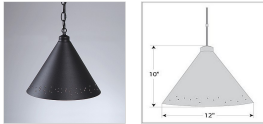

Canyon Pendant Medium - Possession Point

Pendant Light Log Cabin Style

Product No.: A24210

Price: \$296.00

Finish Choices:

Pendant Hanging Choices:

DESCRIPTION

The Canyon Pendant Medium - Possession Point features a heavy gauge spun steel cone with hand-cut holes along the bottom edge. This light is ideal for anyone looking for a small hanging light to add rustic character to their log home, cabin or northwoods lodge-themed room. All pendants include a matching ceiling canopy that can be mounted on either a flat or vaulted ceiling. Choice of three ways to hang our pendants: 14 ft black cord (BC), 15 inch - 30in adjustable stem (ST) or 3 ft chain (CH). Black cord or chain hung versions are suitable for interior and damp locations; adjustable stem hung version are suitable for wet locations. Note: Only the Powder Coated Finishes are suitable for wet locations. Hanging choice must be specified at time order.

Pictured in Finish #97-Black Iron with Chain.

Note: This fixture will accept a screw-in type LED bulb of equivalent wattage output.

SPECIFICATIONS

| | |
|---------------------------|---|
| DIMENSIONS (in.) | 10h x 12w |
| LAMPING | Takes 1 - Type A19 (standard household style) bulb - 100W max. per bulb |
| WEIGHT (lbs.) | 5 |
| BACKPLATE SIZE (in.) | 5 ROUND |
| UL LISTING | Damp+Dry Locations |
| ADD'L RATINGS | None |
| INSTALLATION INSTRUCTIONS | OPEN INSTALLATION INSTRU |