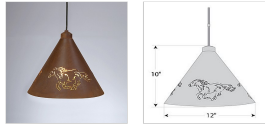

Canyon Pendant Medium - Horse Cutout Pendant Light Western Style

Product No.: A24259

Price: \$320.00

Finish Choices:

Pendant Hanging Choices:

DESCRIPTION

The Canyon Pendant Medium - Horse Cutouts features a heavy gauge spun steel cone with three, hand-cut horse around the cone. This light is ideal for anyone looking for a small hanging light to add rustic character to their log home, cabin or northwoods lodge-themed room. All pendants include a matching ceiling canopy that can be mounted on either a flat or vaulted ceiling. Choice of three ways to hang our pendants: 14 ft black cord (BC), 15 inch - 30in adjustable stem (ST) or 3 ft chain (CH). Black cord or chain hung versions are suitable for interior and damp locations; adjustable stem hung version are suitable for wet locations. Note: Only the Powder Coated Finishes are suitable for wet locations. Hanging choice must be specified at time order.

Pictured in Finish #02-Rust Patina with Black Cord.

Note: This fixture will accept a screw-in type LED bulb of equivalent wattage output.

SPECIFICATIONS

DIMENSIONS (in.)	10h x 12w
LAMPING	Takes 1 - Type A19 (standard household style) bulb - 100W max. per bulb
WEIGHT (lbs.)	5
BACKPLATE SIZE (in.)	5 ROUND
UL LISTING	Damp+Dry Locations
ADD'L RATINGS	None
INSTALLATION INSTRUCTIONS	OPEN INSTALLATION INSTRU