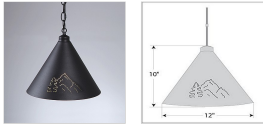

## Canyon Pendant Medium - Mountain-Pine Tree Cutouts

Pendant Light Ski Cabin Style

**Product No.: A24245**

**Price: \$274.00**

**Finish Choices:**

**Pendant Hanging Choices:**

### DESCRIPTION

The Canyon Pendant Medium - Mtn/Pine fixture features three hand-cut mountain/spruce tree around the outside of a spun steel cone. This light is ideal for anyone looking for a small hanging light to add rustic character to their log home, cabin or northwoods lodge-themed room. All pendants include a matching ceiling canopy that can be mounted on either a flat or vaulted ceiling. Choice of three ways to hang our pendants: 14 ft black cord (BC), 15 inch - 30in adjustable stem (ST) or 3 ft chain (CH). Black cord or chain hung versions are suitable for interior and damp locations; adjustable stem hung version are suitable for wet locations. Note: Only the Powder Coated Finishes are suitable for wet locations. Hanging choice must be specified at time order.

Pictured in Finish #97-Black Iron with Chain.

Note: This fixture will accept a screw-in type LED bulb of equivalent wattage output.