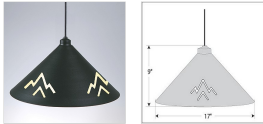

Canyon Pendant Large - Deception Pass

Pendant Light Rustic Style

Product No.: A24302

Price: \$302.00

Finish Choices:

Pendant Hanging Choices:

DESCRIPTION

The Canyon Pendant Large - Deception Pass features a heavy gauge spun steel cone with hand-cut mountain patterns around the sides. This light is ideal for anyone looking for a small hanging light to add rustic character to their log home, cabin or northwoods lodge-themed room. All pendants include a matching ceiling canopy that can be mounted on either a flat or vaulted ceiling. Choice of three ways to hang our pendants: 14 ft black cord (BC), 15 inch - 30in adjustable stem (ST) or 3 ft chain (CH). Black cord or chain hung versions are suitable for interior and damp locations; adjustable stem hung version are suitable for wet locations. Note: Only the Powder Coated Finishes are suitable for wet locations. Hanging choice must be specified at time order.

Pictured in Finish #97-Black Iron with Black Cord.

Note: This fixture will accept a screw-in type LED bulb of equivalent wattage output.

SPECIFICATIONS

| | |
|---------------------------|---|
| DIMENSIONS (in.) | 9h x 17w |
| LAMPING | Takes 1 - Type A19 (standard household style) bulb - 100W max. per bulb |
| WEIGHT (lbs.) | 8 |
| BACKPLATE SIZE (in.) | 5 ROUND |
| UL LISTING | Damp+Dry Locations |
| ADD'L RATINGS | None |
| INSTALLATION INSTRUCTIONS | OPEN INSTALLATION INSTRU |