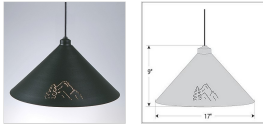

Canyon Pendant Large - Mountain-Pine Tree Cutouts Pendant Light Cabin Style

Product No.: A24345

Price: \$302.00

Finish Choices:

Pendant Hanging Choices:

DESCRIPTION

The Canyon Pendant Large - Mtn/Pine fixture features three mountain/spruce tree cutouts around the outside of a spunsteel cone. This light is ideal for anyone looking for a small hanging light to add rustic character to their log home, cabin or northwoods lodge-themed room. All pendants include a matching ceiling canopy that can be mounted on either a flat or vaulted ceiling. Choice of three ways to hang our pendants: 14 ft black cord (BC), 15 inch - 30in adjustable stem (ST) or 3 ft chain (CH). Black cord or chain hung versions are suitable for interior and damp locations; adjustable stem hung version are suitable for wet locations. Note: Only the Powder Coated Finishes are suitable for wet locations. Hanging choice must be specified at time order.

Pictured in Finish #97-Black Iron with Black Cord.

Note: This fixture will accept a screw-in type LED bulb of equivalent wattage output.

SPECIFICATIONS

DIMENSIONS (in.)	9h x 17w
LAMPING	Takes 1 - Type A19 (standard household style) bulb - 100W max. per bulb
WEIGHT (lbs.)	8
BACKPLATE SIZE (in.)	5 ROUND
UL LISTING	Damp+Dry Locations
ADD'L RATINGS	None
INSTALLATION INSTRUCTIONS	OPEN INSTALLATION INSTRU