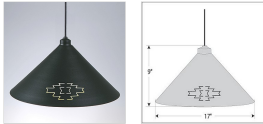

### DESCRIPTION

The Canyon Pendant Large - Pueblo features a heavy gauge spun steel cone with three hand-cut Southwest patterns around the sides. This light is ideal for anyone looking for a small hanging light to add rustic character to their log home, cabin or northwoods lodge-themed room. All pendants include a matching ceiling canopy that can be mounted on either a flat or vaulted ceiling. Choice of three ways to hang our pendants: 14 ft black cord (BC), 15 inch - 30in adjustable stem (ST) or 3 ft chain (CH). Black cord or chain hung versions are suitable for interior and damp locations; adjustable stem hung version are suitable for wet locations. Note: Only the Powder Coated Finishes are suitable for wet locations. Hanging choice must be specified at time order.