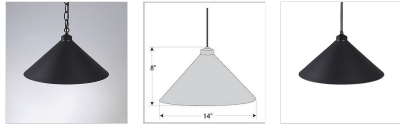

Canyon Pendant Shallow - Rustic Plain Pendant Light Mountain Cabin Style

Product No.: A24401

Price: \$252.00

Finish Choices:

Pendant Hanging Choices:

DESCRIPTION

The Canyon Pendant Shallow - Rustic Plain features a spun steel cone with no cutouts. This light is ideal for anyone looking for a small hanging light to add rustic character to their log home, cabin or northwoods lodge-themed room. All pendants include a matching ceiling canopy that can be mounted on either a flat or vaulted ceiling. Choice of three ways to hang our pendants: 14 ft black cord (BC), 15 inch - 30in adjustable stem (ST) or 3 ft chain (CH). Black cord or chain hung versions are suitable for interior and damp locations; adjustable stem hung version are suitable for wet locations. Note: Only the Powder Coated Finishes are suitable for wet locations. Hanging choice must be specified at time order.

Pictured in Finish #97-Black Iron with Chain.

Note: This fixture will accept a screw-in type LED bulb of equivalent wattage output.

SPECIFICATIONS

DIMENSIONS (in.)	8h x 14w
LAMPING	Takes 1 - Type A19 (standard household style) bulb - 100W max. per bulb
WEIGHT (lbs.)	4
BACKPLATE SIZE (in.)	5 ROUND
UL LISTING	Damp+Dry Locations
ADD'L RATINGS	None
INSTALLATION INSTRUCTIONS	OPEN INSTALLATION INSTRUCTIONS