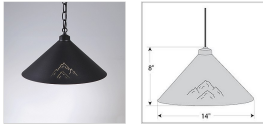

Canyon Pendant Shallow - Mountain Pendant Light Lake Cabin Style

Product No.: A24441

Price: \$274.00

Finish Choices:

Pendant Hanging Choices:

DESCRIPTION

The Canyon Pendant Shallow - Mountain fixture features three mountain cutouts around the outside of a spun steel cone. This light is ideal for anyone looking for a small hanging light to add rustic character to their log home, cabin or northwoods lodge-themed room. All pendants include a matching ceiling canopy that can be mounted on either a flat or vaulted ceiling. Choice of three ways to hang our pendants: 14 ft black cord (BC), 15 inch - 30in adjustable stem (ST) or 3 ft chain (CH). Black cord or chain hung versions are suitable for interior and damp locations; adjustable stem hung version are suitable for wet locations. Note: Only the Powder Coated Finishes are suitable for wet locations. Hanging choice must be specified at time order.

Pictured in Finish #97-Black Iron with Chain.

Note: This fixture will accept a screw-in type LED bulb of equivalent wattage output.

SPECIFICATIONS

DIMENSIONS (in.)	8h x 14w
LAMPING	Takes 1 - Type A19 (standard household style) bulb - 100W max. per bulb
WEIGHT (lbs.)	4
BACKPLATE SIZE (in.)	5 ROUND
UL LISTING	Damp+Dry Locations
ADD'L RATINGS	None