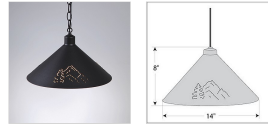

Canyon Pendant Shallow - Mountain-Pine Tree Cutouts

Pendant Light Lodge Style

Product No.: A24445

Price: \$274.00

Finish Choices:

Pendant Hanging Choices:

DESCRIPTION

The Canyon Pendant Shallow- Mtn/Pine fixture features three mountain/spruce tree cutouts around the outside of a spun steel cone. This light is ideal for anyone looking for a small hanging light to add rustic character to their log home, cabin or northwoods lodge-themed room. All pendants include a matching ceiling canopy that can be mounted on either a flat or vaulted ceiling. Choice of three ways to hang our pendants: 14 ft black cord (BC), 15 inch - 30in adjustable stem (ST) or 3 ft chain (CH). Black cord or chain hung versions are suitable for interior and damp locations; adjustable stem hung version are suitable for wet locations. Note: Only the Powder Coated Finishes are suitable for wet locations. Hanging choice must be specified at time order.

Pictured in Finish #97-Black Iron with Chain.

Note: This fixture will accept a screw-in type LED bulb of equivalent wattage output.

SPECIFICATIONS

DIMENSIONS (in.)	8h x 14w
LAMPING	Takes 1 - Type A19 (standard household style) bulb - 100W max. per bulb
WEIGHT (lbs.)	4
BACKPLATE SIZE (in.)	5 ROUND
UL LISTING	Damp+Dry Locations
ADD'L RATINGS	None
INSTALLATION INSTRUCTIONS	OPEN INSTALLATION INSTRU