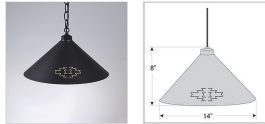

Canyon Pendant Shallow - Pueblo

Pendant Light Rustic Style

Product No.: A24484

Price: \$296.00

Finish Choices:

Pendant Hanging Choices:

DESCRIPTION

The Canyon Pendant Shallow - Pueblo features a heavy gauge spun steel cone with three hand-cut Southwest patterns around the sides. This light is ideal for anyone looking for a small hanging light to add rustic character to their log home, cabin or northwoods lodge-themed room. All pendants include a matching ceiling canopy that can be mounted on either a flat or vaulted ceiling. Choice of three ways to hang our pendants: 14 ft black cord (BC), 15 inch - 30in adjustable stem (ST) or 3 ft chain (CH). Black cord or chain hung versions are suitable for interior and damp locations; adjustable stem hung version are suitable for wet locations. Note: Only the Powder Coated Finishes are suitable for wet locations. Hanging choice must be specified at time order.

Pictured in Finish #97-Black Iron with Chain.

Note: This fixture will accept a screw-in type LED bulb of equivalent wattage output.

SPECIFICATIONS

DIMENSIONS (in.)	8h x 14w
LAMPING	Takes 1 - Type A19 (standard household style) bulb - 100W max. per bulb
WEIGHT (lbs.)	4
BACKPLATE SIZE (in.)	5 ROUND
UL LISTING	Damp+Dry Locations
ADD'L RATINGS	None
INSTALLATION INSTRUCTIONS	OPEN INSTALLATION INSTRU