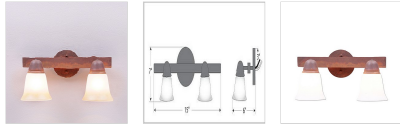

Lakeside Double Bath Vanity Light - Rustic Plain

Bath 2 Light Rustic Style

Product No.: A32201

Price: \$306.00

Glass Choices:

Finish Choices:

DESCRIPTION

The Lakeside Double Bath Light - Rustic Plain features a plain rustic band with the two lights . There is a choice of six different glass globes, the smallest of which only takes A15 bulb. This rustic bathroom vanity light will add warm lighting and rustic character to any bathroom, hallway or over a kitchen sink. Note: This fixture was redesigned in March 2010.

Pictured in Finish #02-Rust Patina with Two-Toned Amber Cream Bell Glass.

Note: This fixture will accept a screw-in type LED bulb of equivalent wattage output.

SPECIFICATIONS

DIMENSIONS (in.)	7h x 15w x 8e x 3tm
LAMPING	Takes 2 - Type A19 bulb - 100W per bulb
WEIGHT (lbs.)	9
BACKPLATE SIZE (in.)	4.375 ROUND
UL LISTING	Damp+Dry Locations
ADD'L RATINGS	None