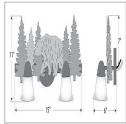

Lakeside Double Bath Vanity Light - Bear Bath 2 Light Cabin Style

Product No.: A32226

Price: \$360.00

Glass Choices:

DESCRIPTION

The Lakeside Double Bath Light - Bear features handpainted trees and our bear artwork with handcut interior lines. There is a choice of six different glass globes, the smallest of which only takes A15 bulb. This rustic bathroom vanity light will add warm lighting and rustic character to any bathroom, hallway or over a kitchen sink. Note: This fixture was redesigned in March 2010.

Pictured in Finish #04-Pine Tree Green-Rust Patina base with Two-Toned Amber Cream Bell Glass.

Note: This fixture will accept a screw-in type LED bulb of equivalent wattage output.

SPECIFICATIONS

DIMENSIONS (in.)	11h x 16w x 8e x 7tm
LAMPING	Takes 2 - Type A19 bulb - 100W per bulb
WEIGHT (lbs.)	9
BACKPLATE SIZE (in.)	4.375 ROUND
UL LISTING	Damp+Dry Locations
ADD'L RATINGS	None
INSTALLATION INSTRUCTIONS	OPEN INSTALLATION INSTRUCTIONS PDF FILE